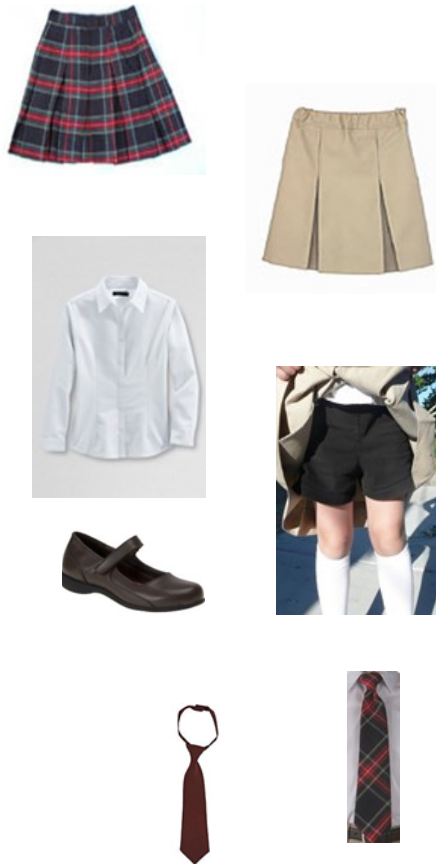

All Students:

Dress Options:

Girls K-5

Girls 6-8

All Boys

6th—8th Grade Optional Pieces

Black shirt may not be worn with black pants.

PE Uniform Options 5th – 8th Grades