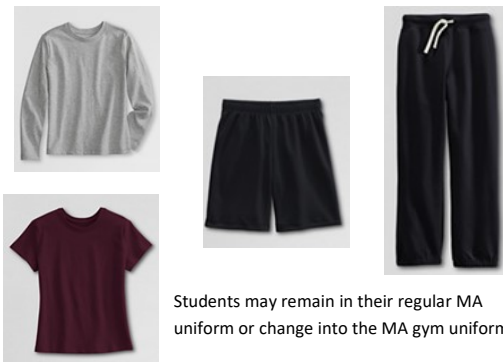

All Students:

Dress Options:

Girls K-5

Girls 6-8

All Boys

6th—8th Grade Optional Pieces

Black shirt may not be worn with black pants.

PE Uniform Options 5th – 8th Grades

Students may remain in their regular MA uniform or change into the MA gym uniform.